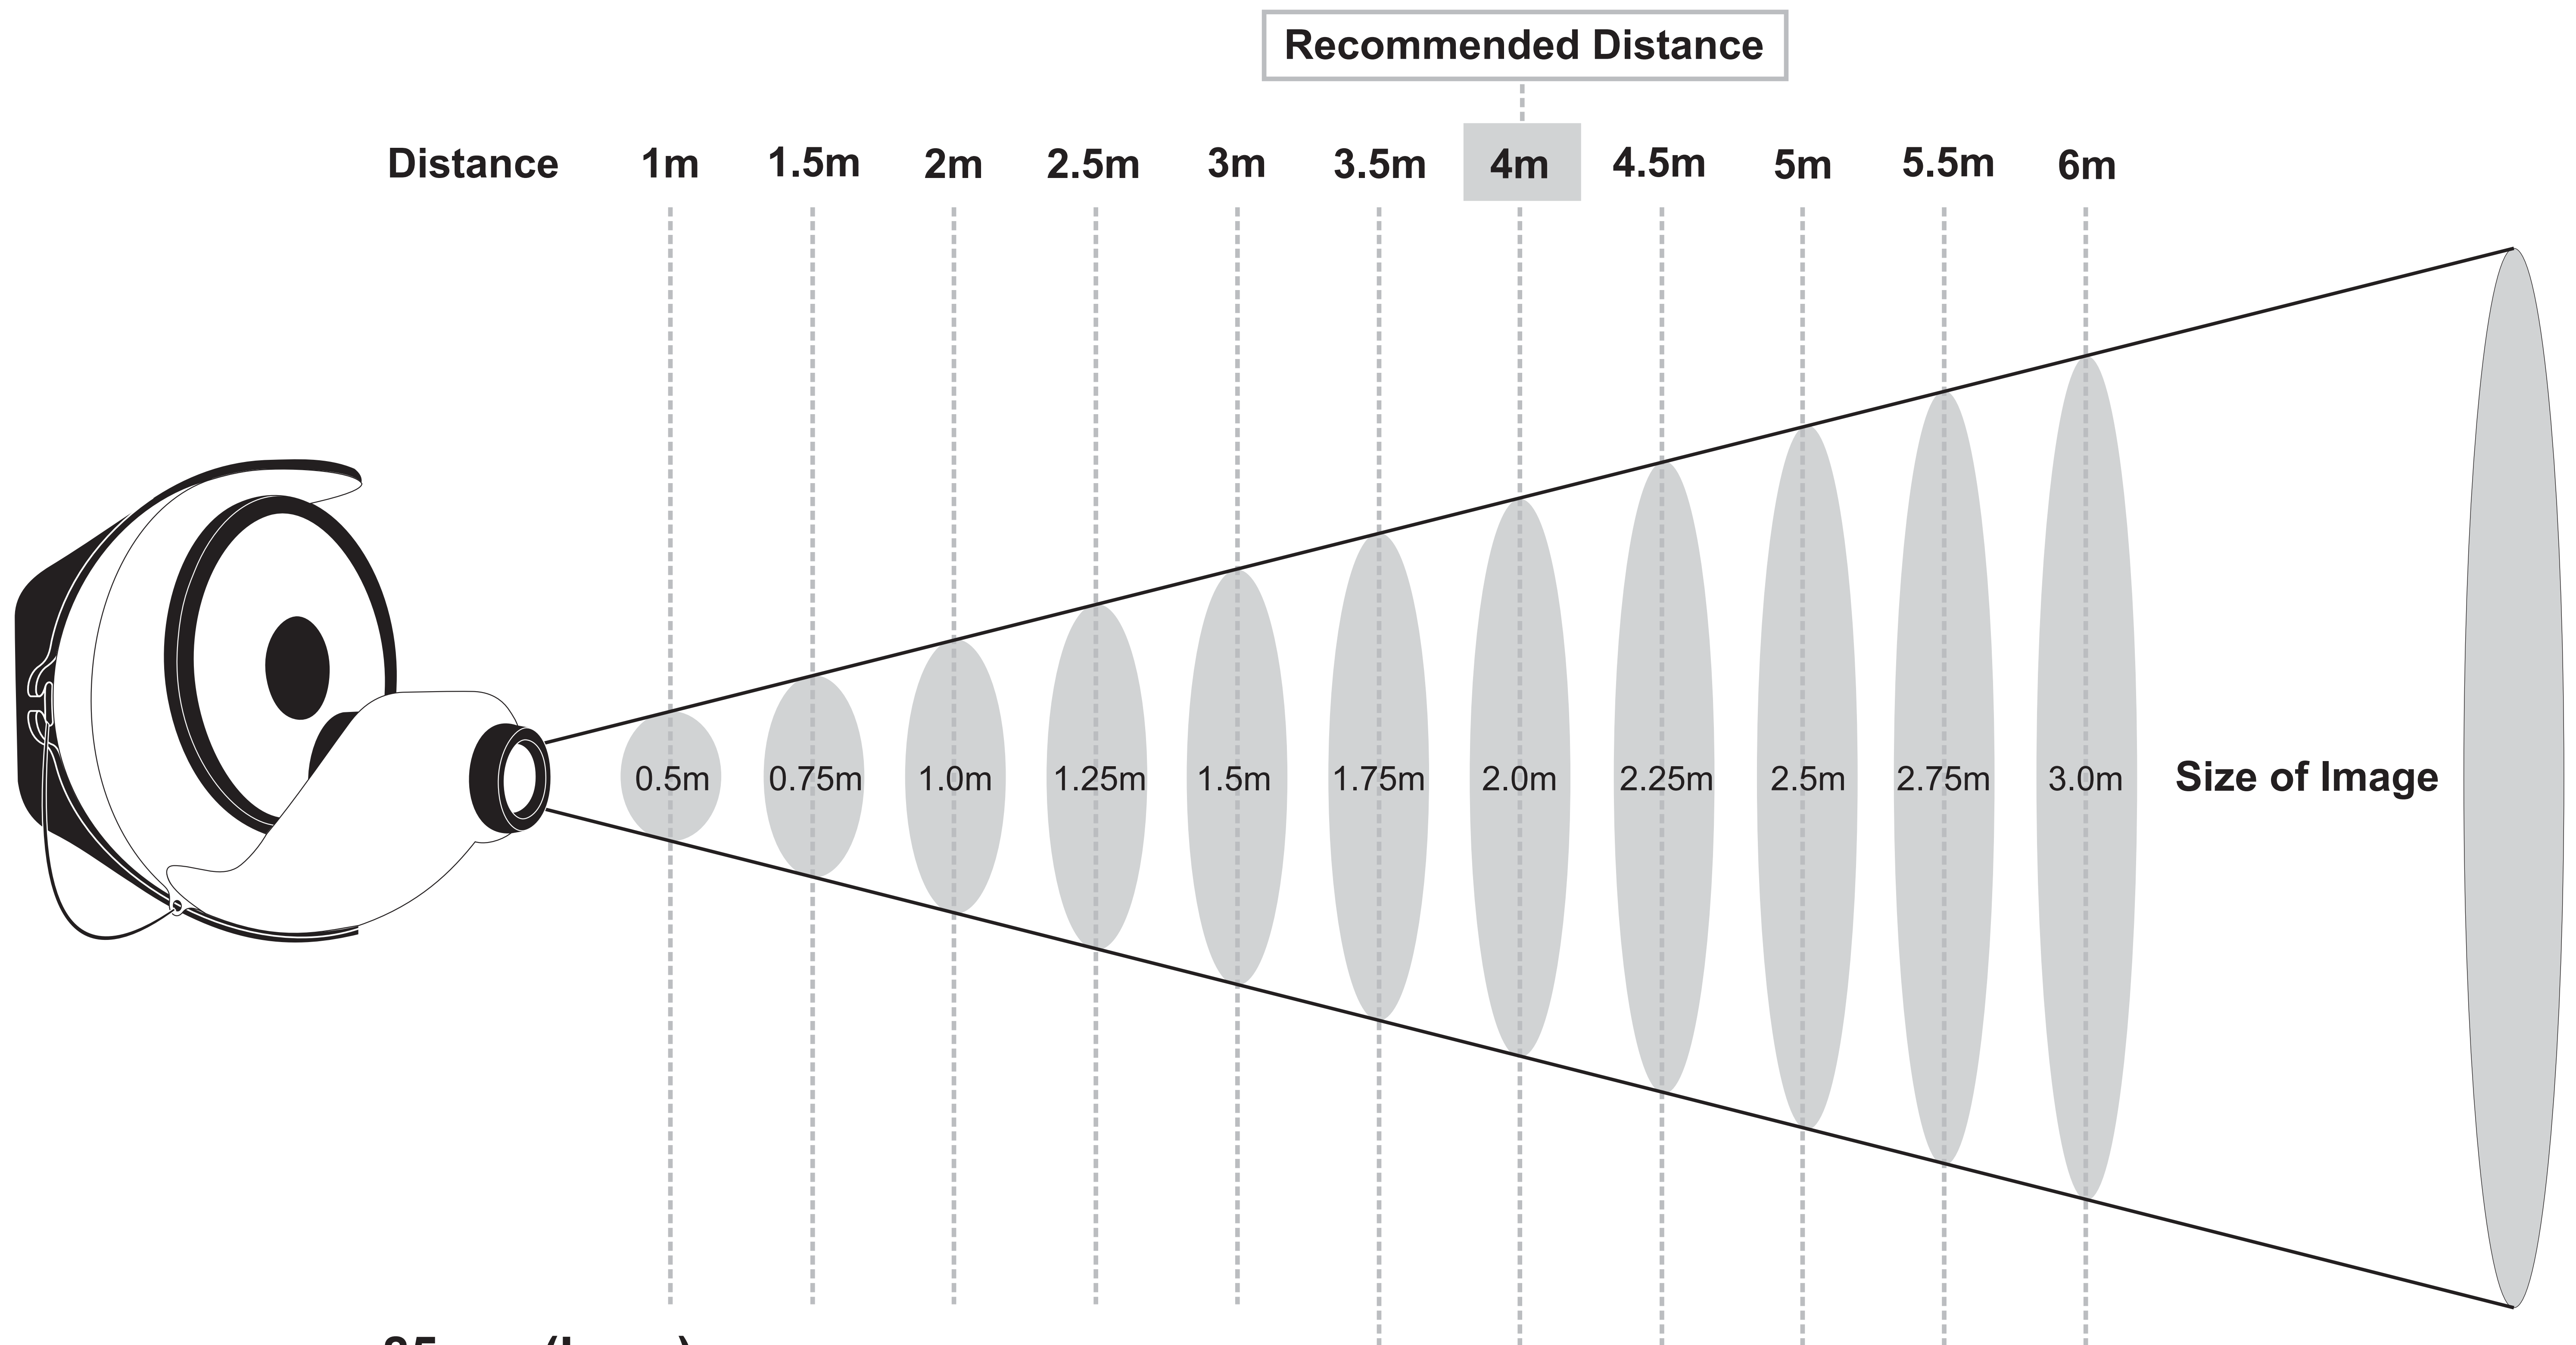

[OPTI] Aura LED Projection Possibilities

85mm (Lens)
Ratio for Distance 2:1 (Image Size - 85mm Lens)
The Object Diameter is 42mm